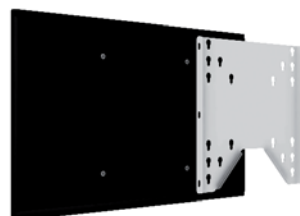

Flexible, strong and Innovative!

The strongest and most innovative solutions to mount screens on the wall.

The professional AV wall mounts are specially designed for professional installations. Durability, speed of installation and easy product access are key benefits of this product line. The special Lock&Secure mounting interface guarantees a quick installation and a quick flat panel switch if needed. Special suitable for projects, public places, convention centres and more.

To install your flat panel to an Audipack Pro-AV wall mount an additional flat panel bracket is needed.

See chapter "Mounting brackets for flat panels" Page 29 for an overview of the available brackets.

The universal wall mounts offers a wide range of mounts for safe and quick installation of a flat panel. Durability, flexibility and adjustability are key benefits of this product line.

A wide range of VESA and universal mounts is available.

For every screen the perfect solution.

All Audipack flat panel wall mounts are safe and easy to install, and are available for flat panels up to a diagonal of 120 inch.

- ▲ *Fast and easy installation*
- ▲ *Quick flat panel installation and removal*
- ▲ *Theft delay*
- ▲ *Very rigid design*