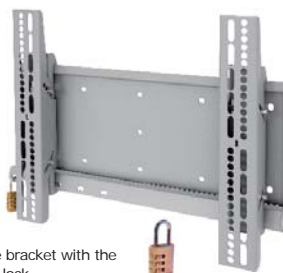

WALL MOUNTS

UNIVERSAL WALL MOUNT THE UNIFLATFIX

Lock the bracket with the optional lock
Ref.: 230052 (numeric), 230045 (key)

Ref.	390688
Dimensions in mm	W 530 x D 28 x H 400
Max. mounting range in mm	W 470 x H 360
Min. mounting range in mm	W 88

Ref.	390690
Dimensions in mm	W 728 x D 28 x H 500
Max. mounting range in mm	W 670 x H 446
Min. mounting range in mm	W 174

TILTABLE UNIVERSAL WALL MOUNT THE UNIFLATFIX

Lock the bracket with the optional lock
Ref.: 230052 (numeric), 230045 (key)