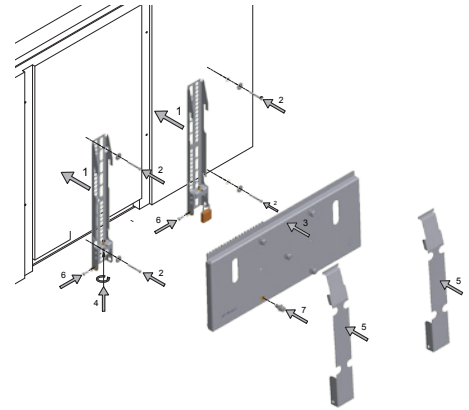

Audipack®

It's great to have solutions...

FACT SHEET

UFPRO-0700

Technical specifications

Dimensions in mm.	W716 x D32 x H502
Max. mounting range in mm.	W670 x H446
Min. mounting range in mm.	W125
Max. load	85 Kg
Standard colours:	Black RAL 9005 Grey RAL 9006
Screen positioning	Landscape and portrait
Suitable for	Any brand and type of screen
Applicable on	All audipack products with L&S3/5 Wall mounts Wall arms Ceiling mounts Ceiling to floor solutions Truss mounts Floor stands Video wall systems Lift systems Housings Etc.

Optional

- Lock for protect the screen against theft, 230045(key), 230052(numeric)
- Wrench for line-out the mounting cams, P2408

Related products

- UFPRO-0500, Max mounting range: W470 x H360 mm
- UFPRO-0800, Max mounting range: W810 x H446 mm
- UFPRO-0801, Max mounting range: W810 x H671 mm
- UFPRO-V400, Mounting range: VESA 100, 200, 300 and 400