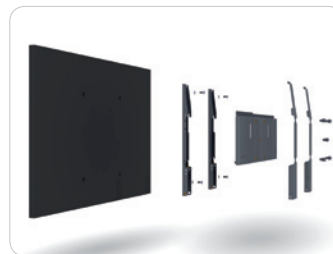

Universal medium flat panel bracket. Suitable for quick and safe installing to floor stands, wall-and ceiling mounts.

Max mounting range in mm.: W670 x H446

The ideal non-brand related product for rental and staging applications in the professional AV.

The Uniflatfix Pro flat panel brackets are designed to enhance the flexibility of the Audipack L&S concept. The Uniflatfix Pro is the perfect adjustable interface between the flat panel and the Audipack flat panel accessories.

Unlike brand related Audipack flat panel brackets which have been designed to fit exactly onto a specific brand and type of flat panel, the Uniflatfix Pro flat panel brackets are adjustable to fit varying mounting points.

- ▲ **Universal mounting interface**
- ▲ **Suitable for any brand and type of screen**
- ▲ **Quick installation onto any Audipack product**
- ▲ **Lockable**