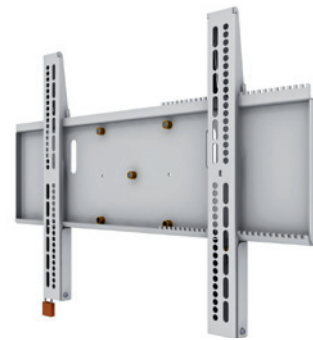

### UFPRO-0700

Any brand and type of screen

UFPRO-0700  
Max. mounting range  
W670 x H446 mm.

Wall mounts

Ceiling mounts

Housings

Floor stands

Lift systems

Etc.

**Universal medium flat panel bracket. Suitable for quick and safe installing to floor stands, wall-and ceiling mounts.**

**Max mounting range in mm.: W670 x H446**

The ideal non-brand related product for rental and staging applications in the professional AV.

The Uniflatfix Pro flat panel brackets are designed to enhance the flexibility of the Audipack L&S concept. The Uniflatfix Pro is the perfect adjustable interface between the flat panel and the Audipack flat panel accessories.

Unlike brand related Audipack flat panel brackets which have been designed to fit exactly onto a specific brand and type of flat panel, the Uniflatfix Pro flat panel brackets are adjustable to fit varying mounting points.