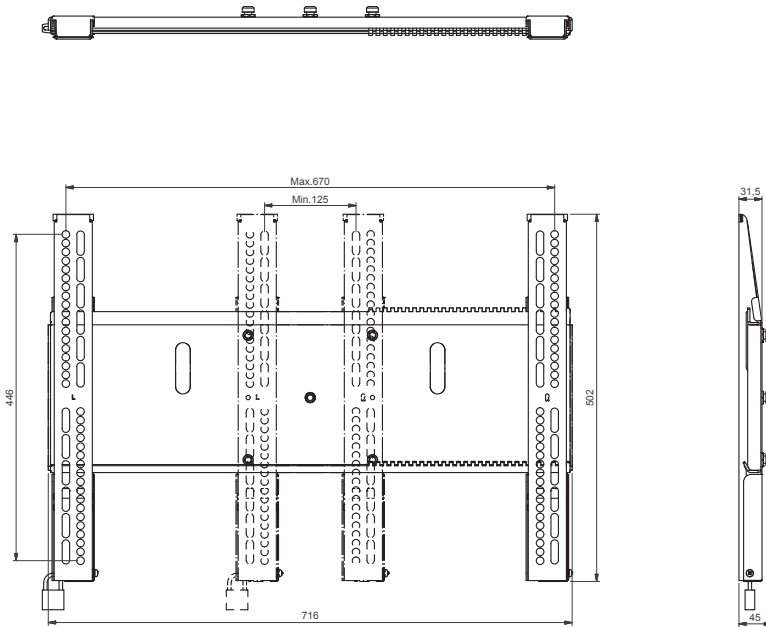

### Technical specifications

Dimensions in mm.	W716 x D32 x H502
Max. mounting range in mm.	W670 x H446
Min. mounting range in mm.	W125
Max. load	85 Kg
Standard colours:	Black RAL 9005 Grey RAL 9006
Screen positioning	Landscape and portrait
Suitable for	Any brand and type of screen
Applicable on	All audipack products with L&S3/5 Wall mounts Wall arms Ceiling mounts Ceiling to floor solutions Truss mounts Floor stands Video wall systems Lift systems Housings Etc.