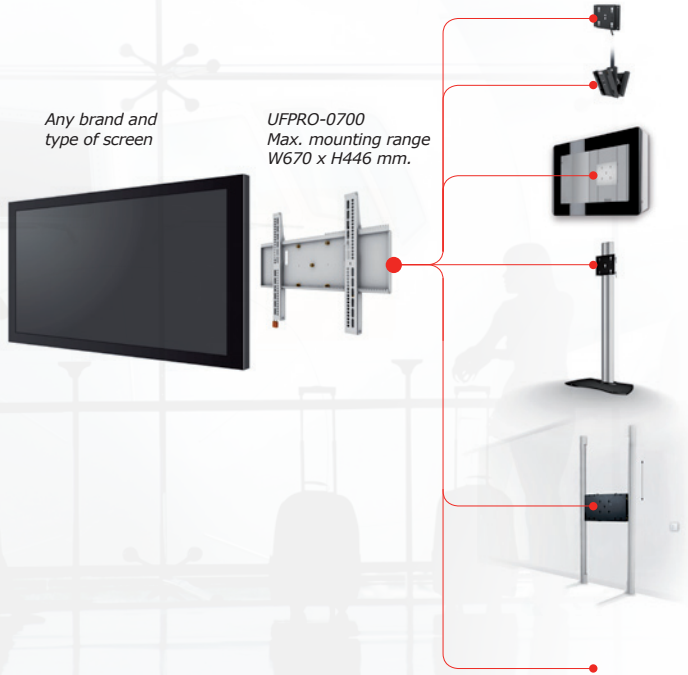

### UFPRO-0700

Any brand and type of screen

UFPRO-0700  
Max. mounting range  
W670 x H446 mm.

Wall mounts

Ceiling mounts

Housings

Floor stands

Lift systems

Etc.

**Universal medium flat panel bracket. Suitable for quick and safe installing to floor stands, wall-and ceiling mounts.**

**Max mounting range in mm.: W670 x H446**

The ideal non-brand related product for rental and staging applications in the professional AV.

The Uniflatfix Pro flat panel brackets are designed to enhance the flexibility of the Audipack L&S concept. The Uniflatfix Pro is the perfect adjustable interface between the flat panel and the Audipack flat panel accessories.

- ▲ **Universal mounting interface**
- ▲ **Suitable for any brand and type of screen**
- ▲ **Quick installation onto any Audipack product**
- ▲ **Lockable**